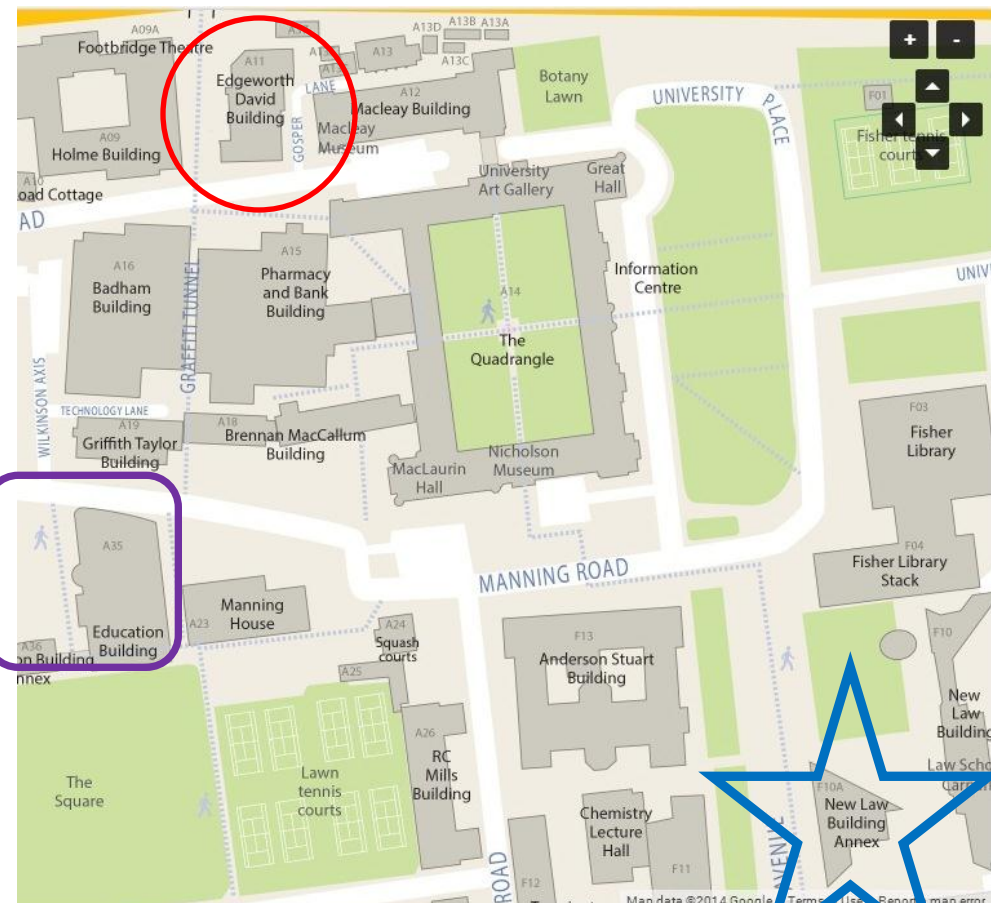

LATIN SUMMER SCHOOL – Maps and directions

The 20th Sydney Latin Summer School (20-24 January) has events and classes in a number of locations on the main campus of the University of Sydney. Important places are marked on the maps below, including:

Woolley Building for Woolley Lecture Theatre (N395) } (for opening sessions and lunchtime
New Law Annex for the New Law Lecture Theatre (24) } lectures Tuesday – Thursday)

Edgeworth David Building for the Old Geology Lecture Theatre (keynote lecture)

Education Building and Old Teachers College (for daily classes)

Map 1. Edgeworth David; Woolley Building; Old Teachers College & Education Building

Map 2. Edgeworth David; Old Teachers College & Education Building; New Law Annex