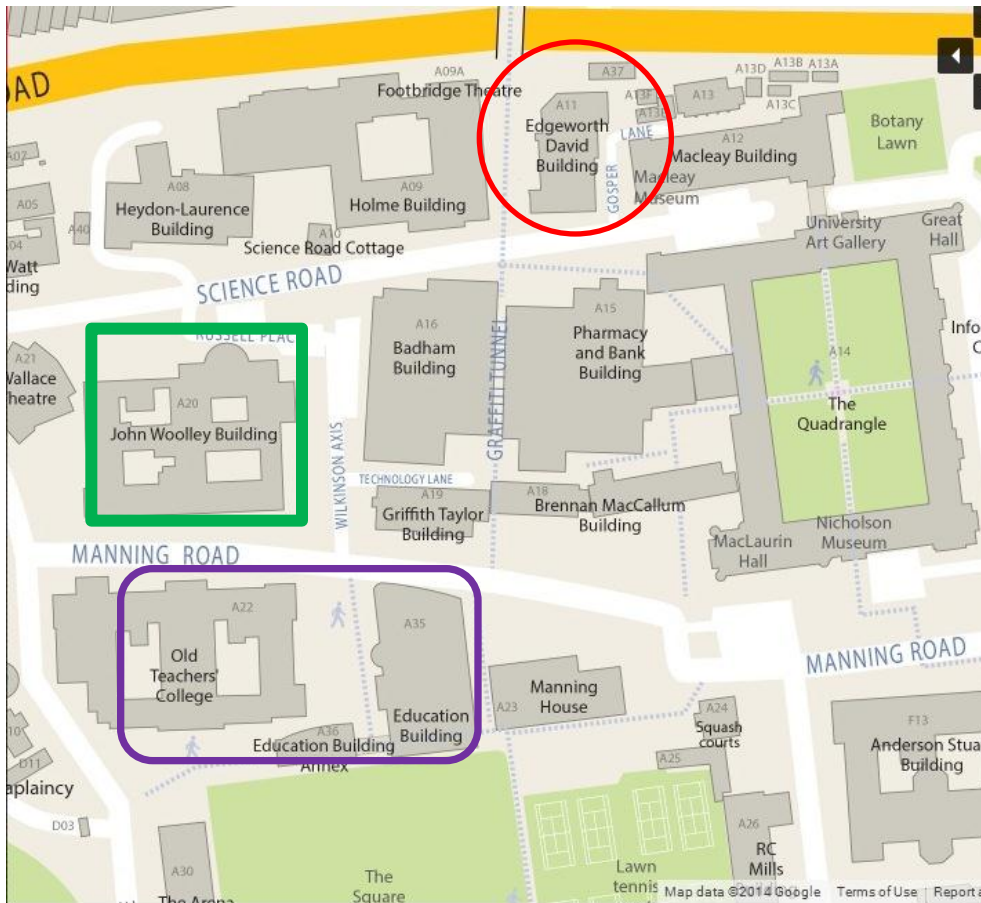

LATIN SUMMER SCHOOL – Maps and directions

The 20th Sydney Latin Summer School (20-24 January) has events and classes in a number of locations on the main campus of the University of Sydney. Important places are marked on the maps below, including:

Woolley Building for Woolley Lecture Theatre (N395) } (for opening sessions and lunchtime
New Law Annex for the New Law Lecture Theatre (24) } lectures Tuesday – Thursday)

Edgeworth David Building for the Old Geology Lecture Theatre (keynote lecture)

Education Building and Old Teachers College (for daily classes)

Map 1. Edgeworth David; Woolley Building; Old Teachers College & Education Building

Map 2. Edgeworth David; Old Teachers College & Education Building; New Law Annex